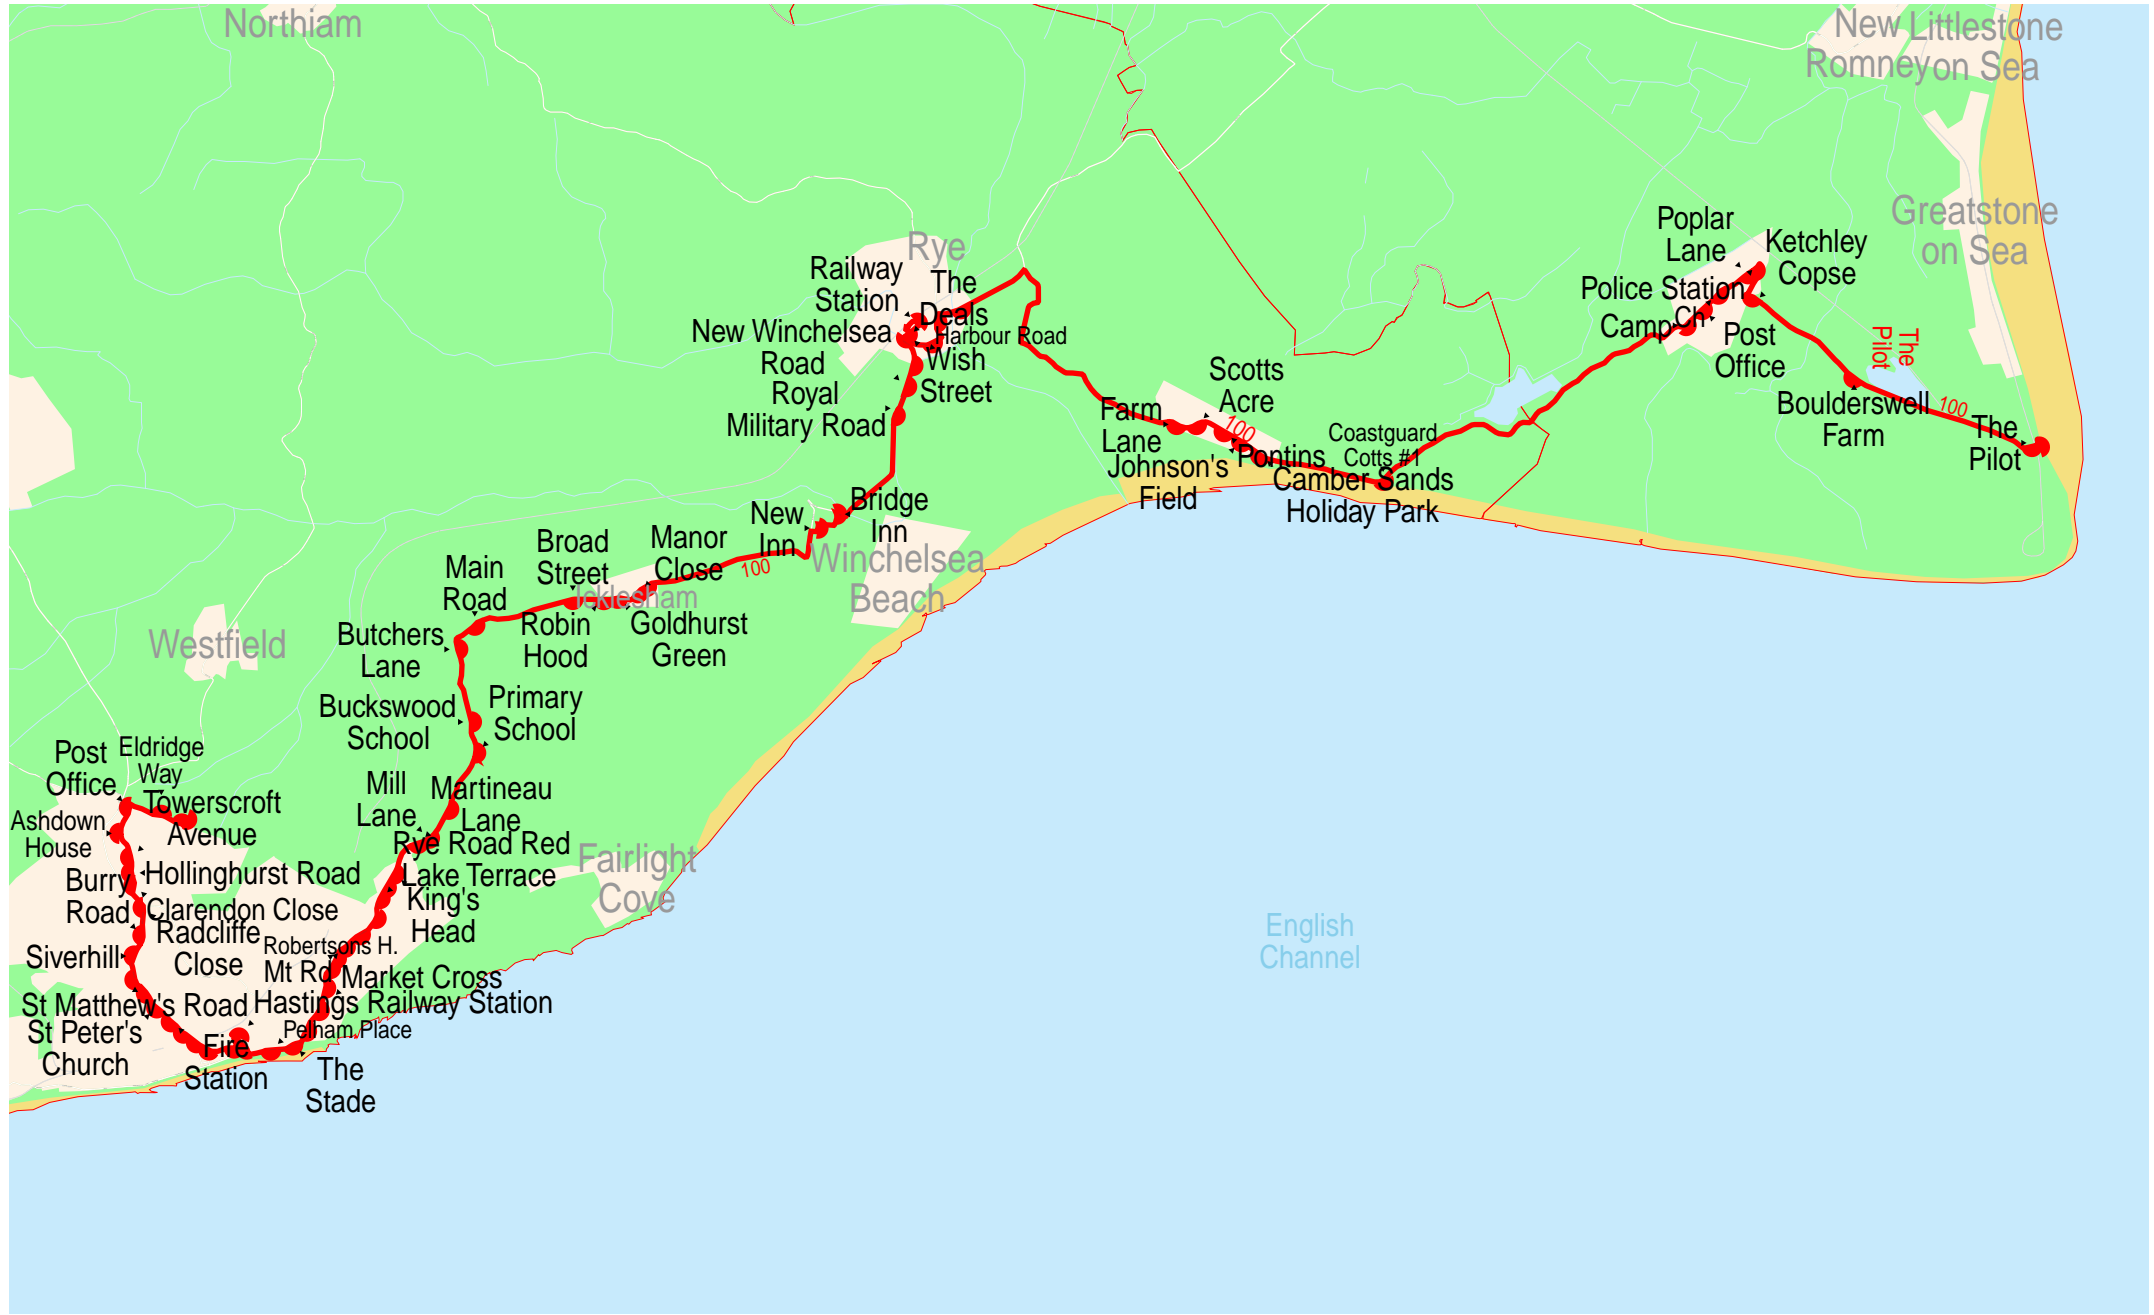

Route map for Stagecoach in Hastings service 100 (outbound)

© 2008 NAVTEQ/PTV AG/Map&Guide

Route map for Stagecoach in Hastings service 100 (inbound)

© 2008 NAVTEQ/PTV AG/Map&Guide