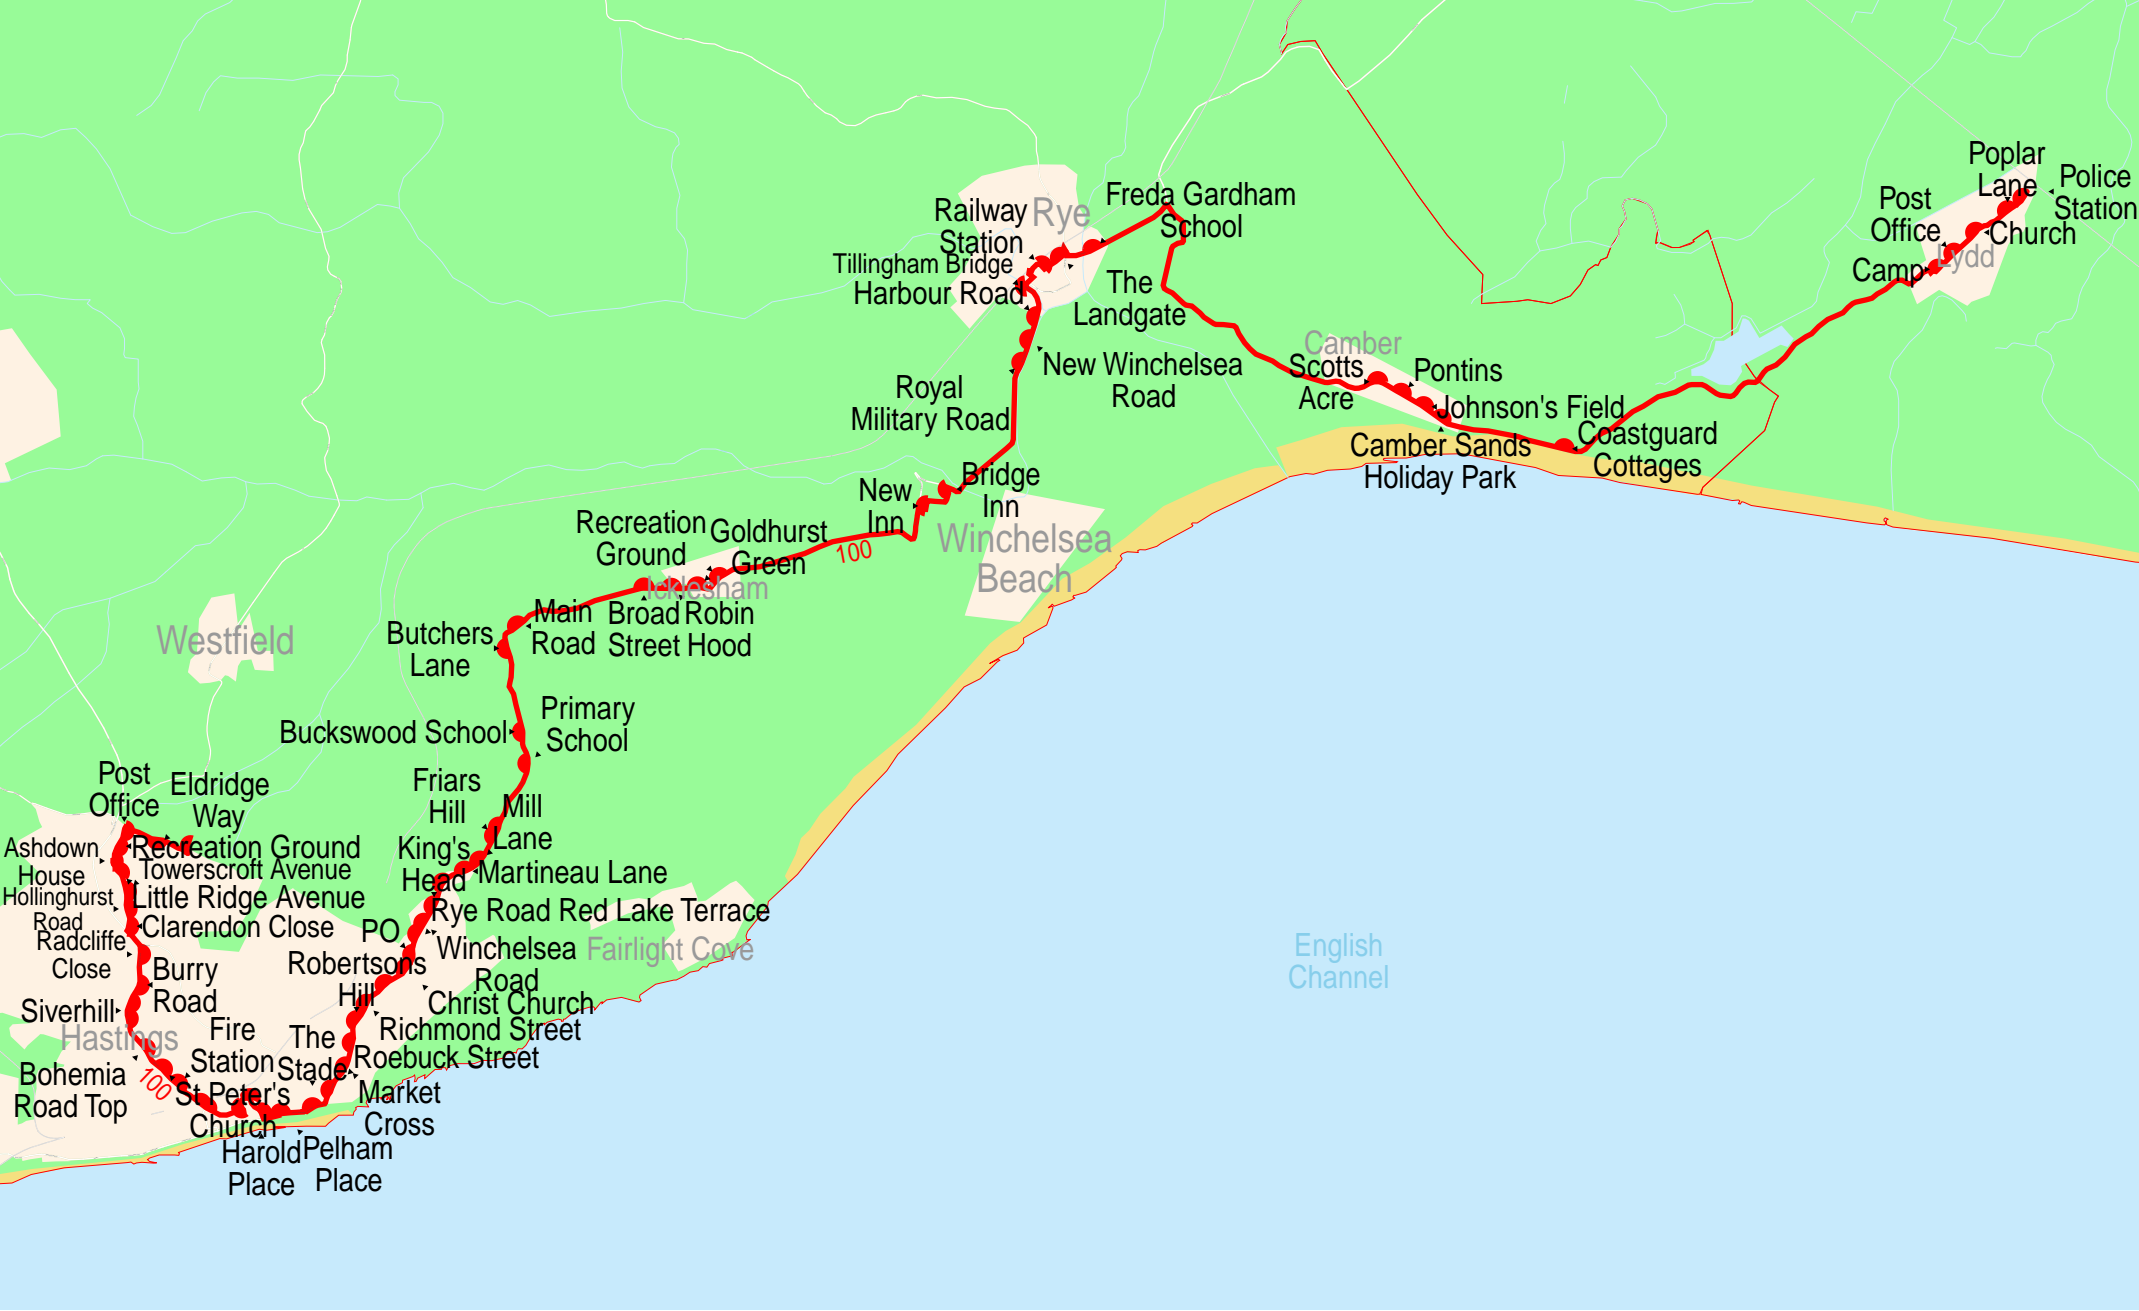

Route map for Stagecoach in Hastings service 100 (outbound)

© 2008 NAVTEQ/PTV AG/Map&Guide

Route map for Stagecoach in Hastings service 100 (inbound)

© 2008 NAVTEQ/PTV AG/Map&Guide